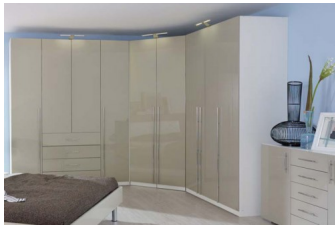

Yale Range

Also available in the following wood carcass colours:

With the following overlays: